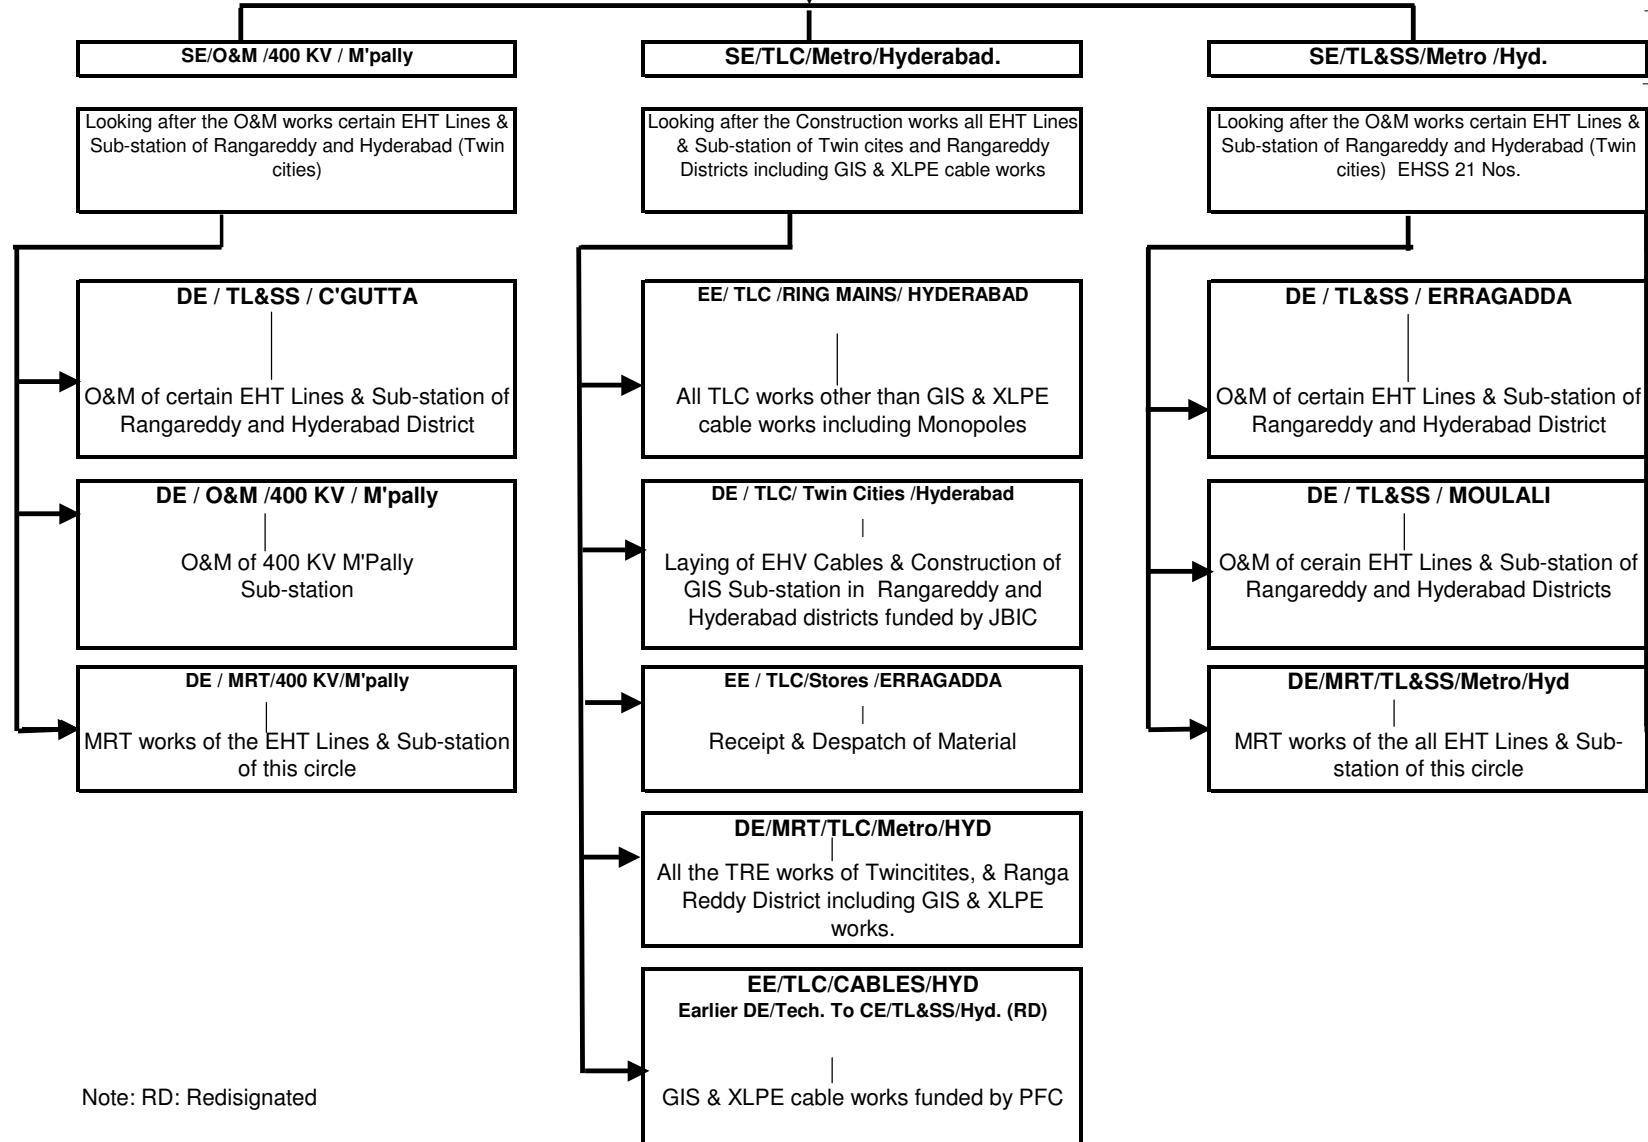

ORGANISATION CHART OF CE / TL&SS / HYDERABAD (Twin cites & Rangareddy Districts)

CE / TL&SS / METRO / HYDERABAD

SUTIRTHA BHATTACHARYA
CHAIRMAN & MANAGING DIRECTOR

//FORWARDED ::: BY ORDER//

ASST. DIVISIONAL ENGINEER