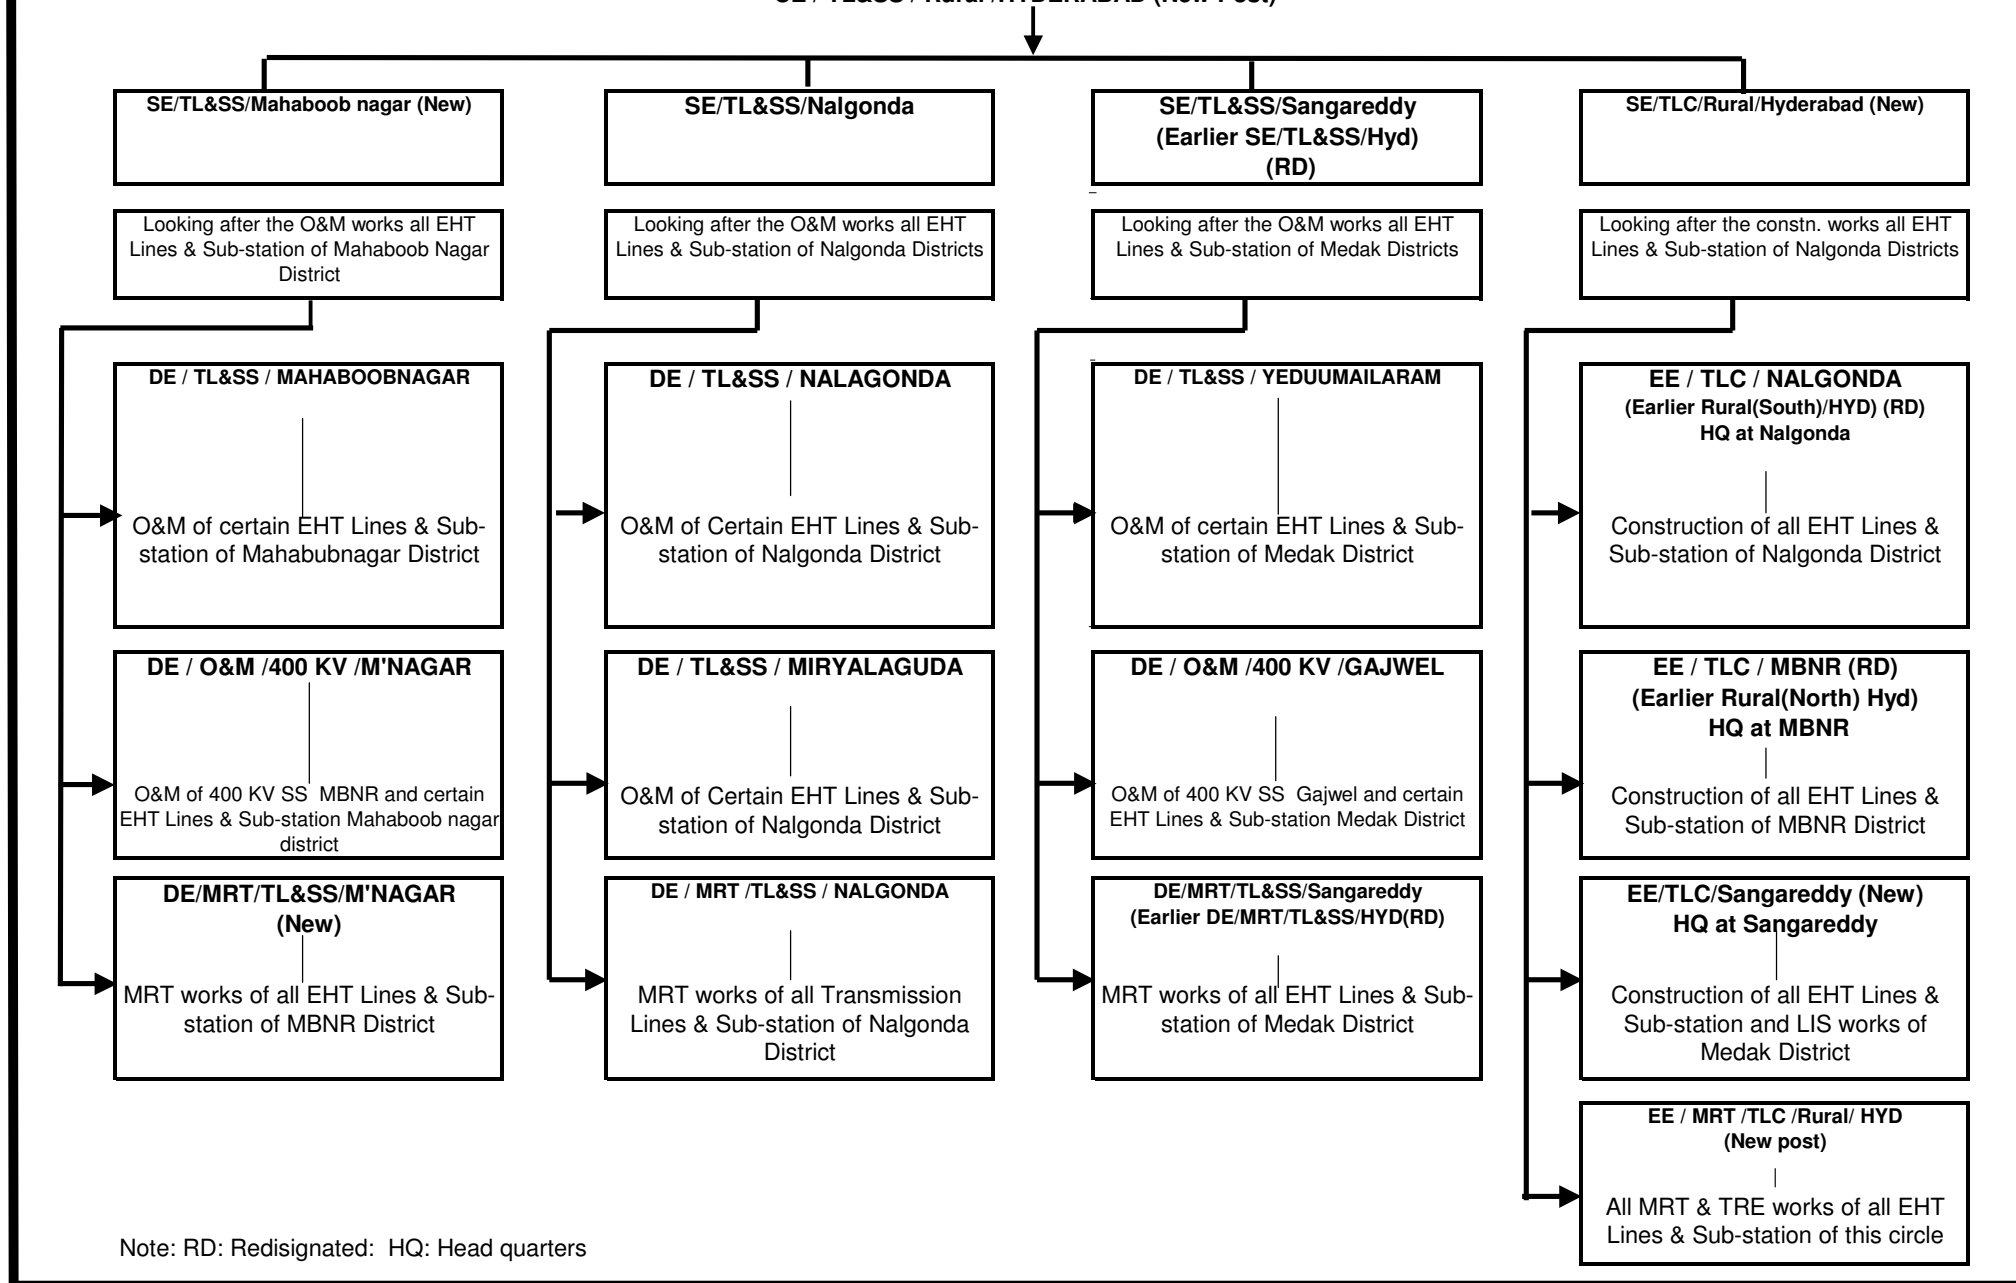

ORGANISATION CHART OF CE / TL&SS / Rural / HYDERABAD (Mahaboob Nagar, Medak and Nalgonda Districts)

CE / TL&SS / Rural /HYDERABAD (New Post)

Note: RD: Redesignated: HQ: Head quarters

SUTIRTHA BHATTACHARYA
CHAIRMAN & MANAGING DIRECTOR

ASST. DIVISIONAL ENGINEER